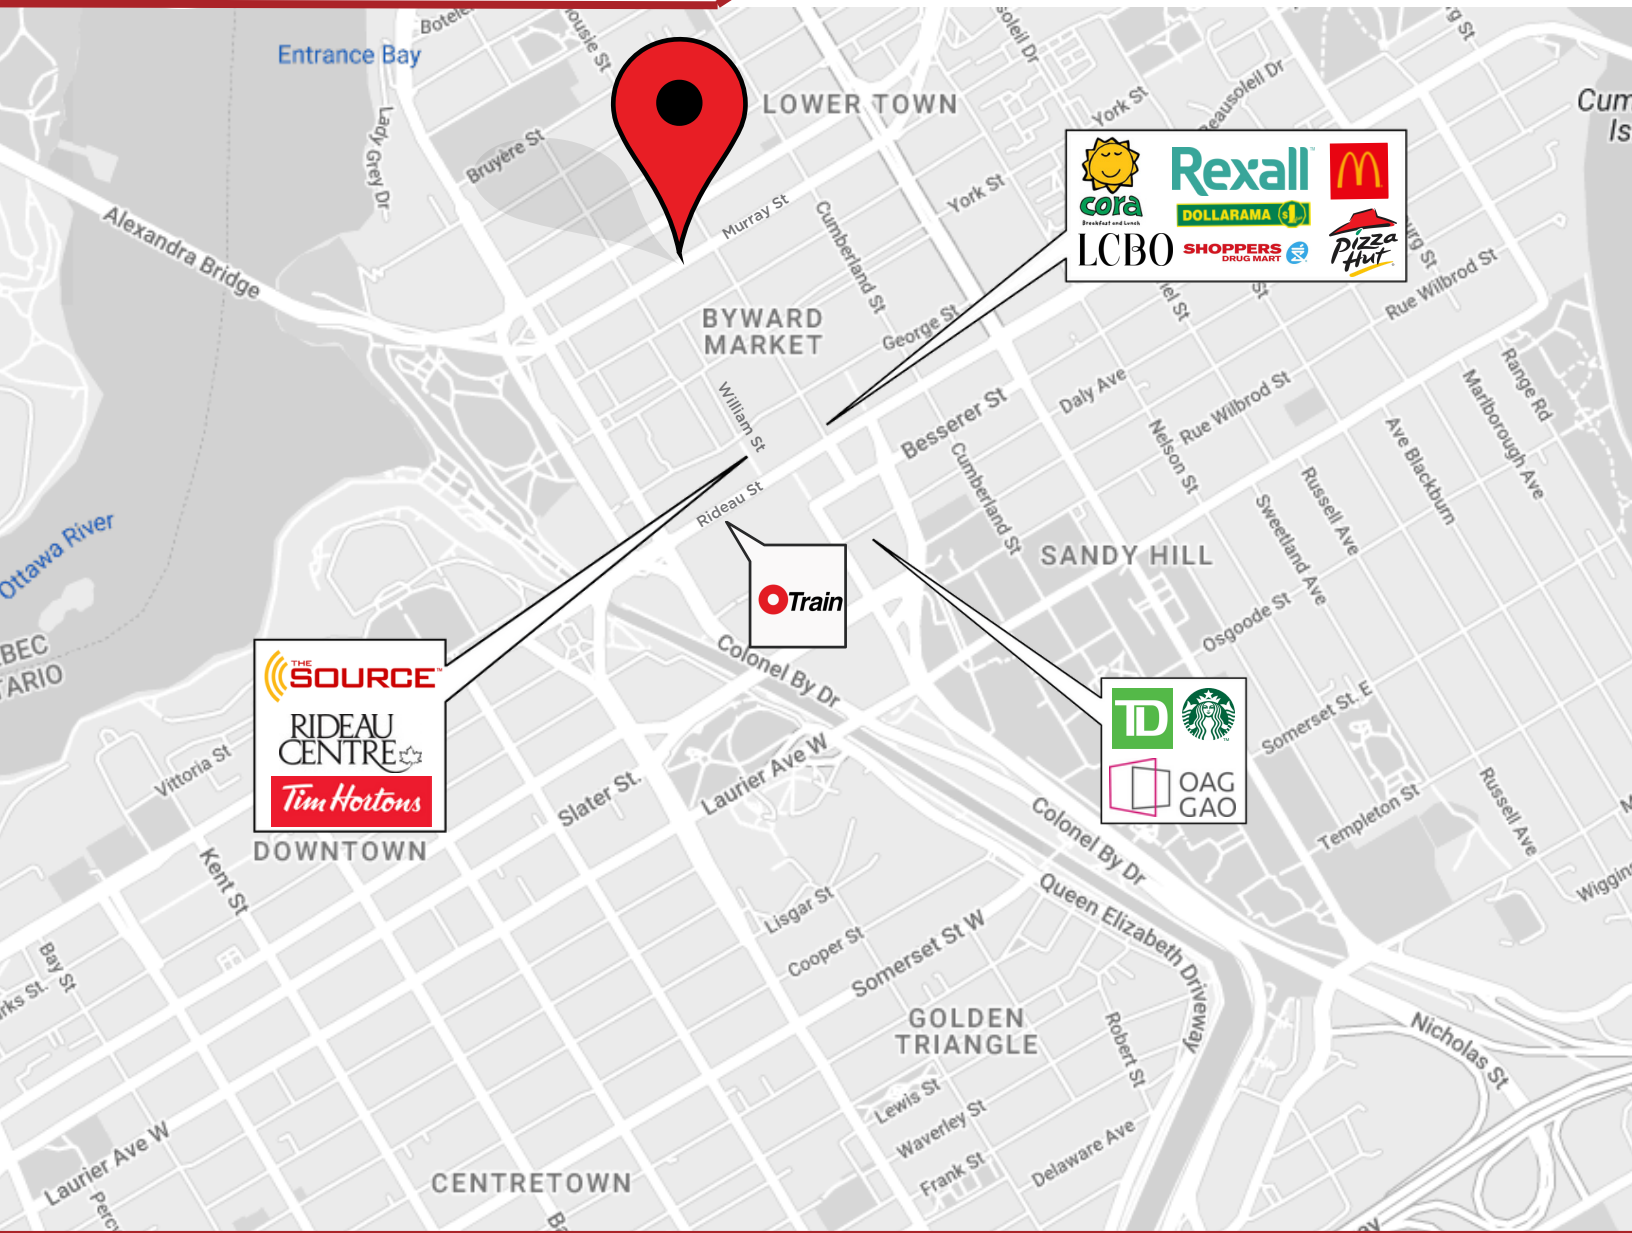

FOR LEASE

105 Murray St.
OTTAWA, ONTARIO

105 Murray St.
OTTAWA, ONTARIO

THE PROPERTIES GROUP MANAGEMENT LTD.
236 Metcalfe Street, Ottawa, ON K2P 1R3

(613) 369-5635 / leasing@prpgrp.com
www.thepropertiesgroup.ca

105 Murray St.
OTTAWA, ONTARIO

LOCATION DETAILS

- ByWard Market
- Busy pedestrian neighbourhood
- Close proximity to Rideau O-Train station and Rideau Centre

Information contained herein has been obtained from sources that we deem to be reliable but is not warranted as such and does not form any part of any future contract. This offering may be altered or withdrawn at any time without notice.