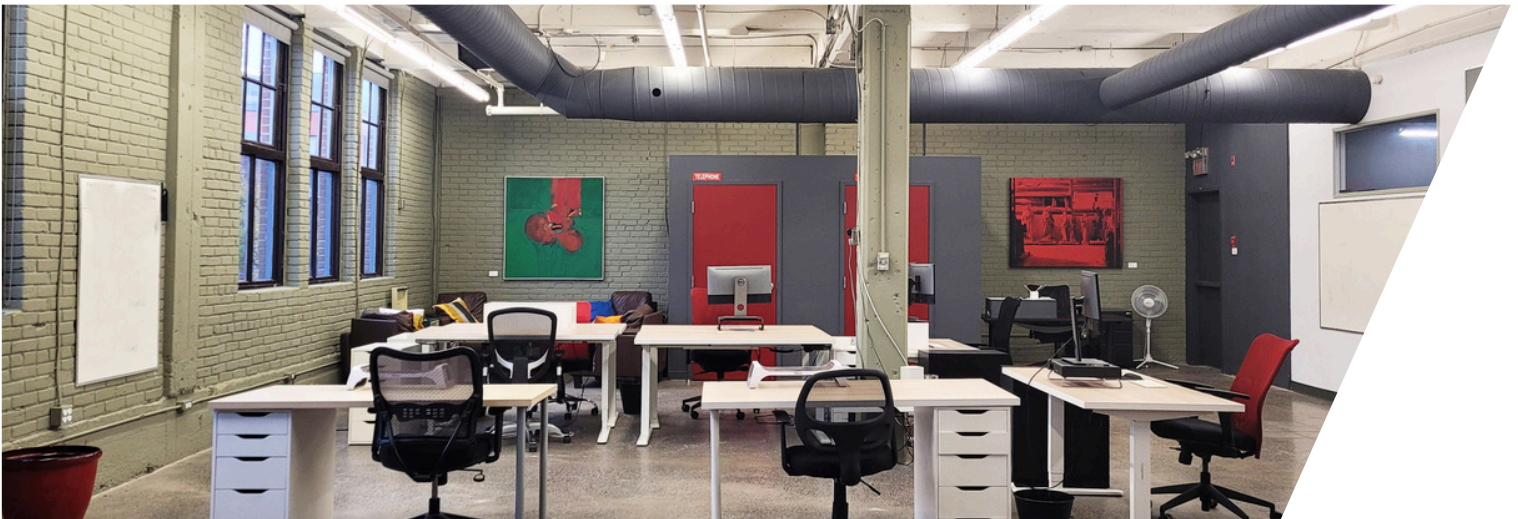

105 Murray St.
OTTAWA, ONTARIO

THE PROPERTIES GROUP MANAGEMENT LTD.
236 Metcalfe Street, Ottawa, ON K2P 1R3

(613) 369-5635 / leasing@prpgrp.com
www.thepropertiesgroup.ca