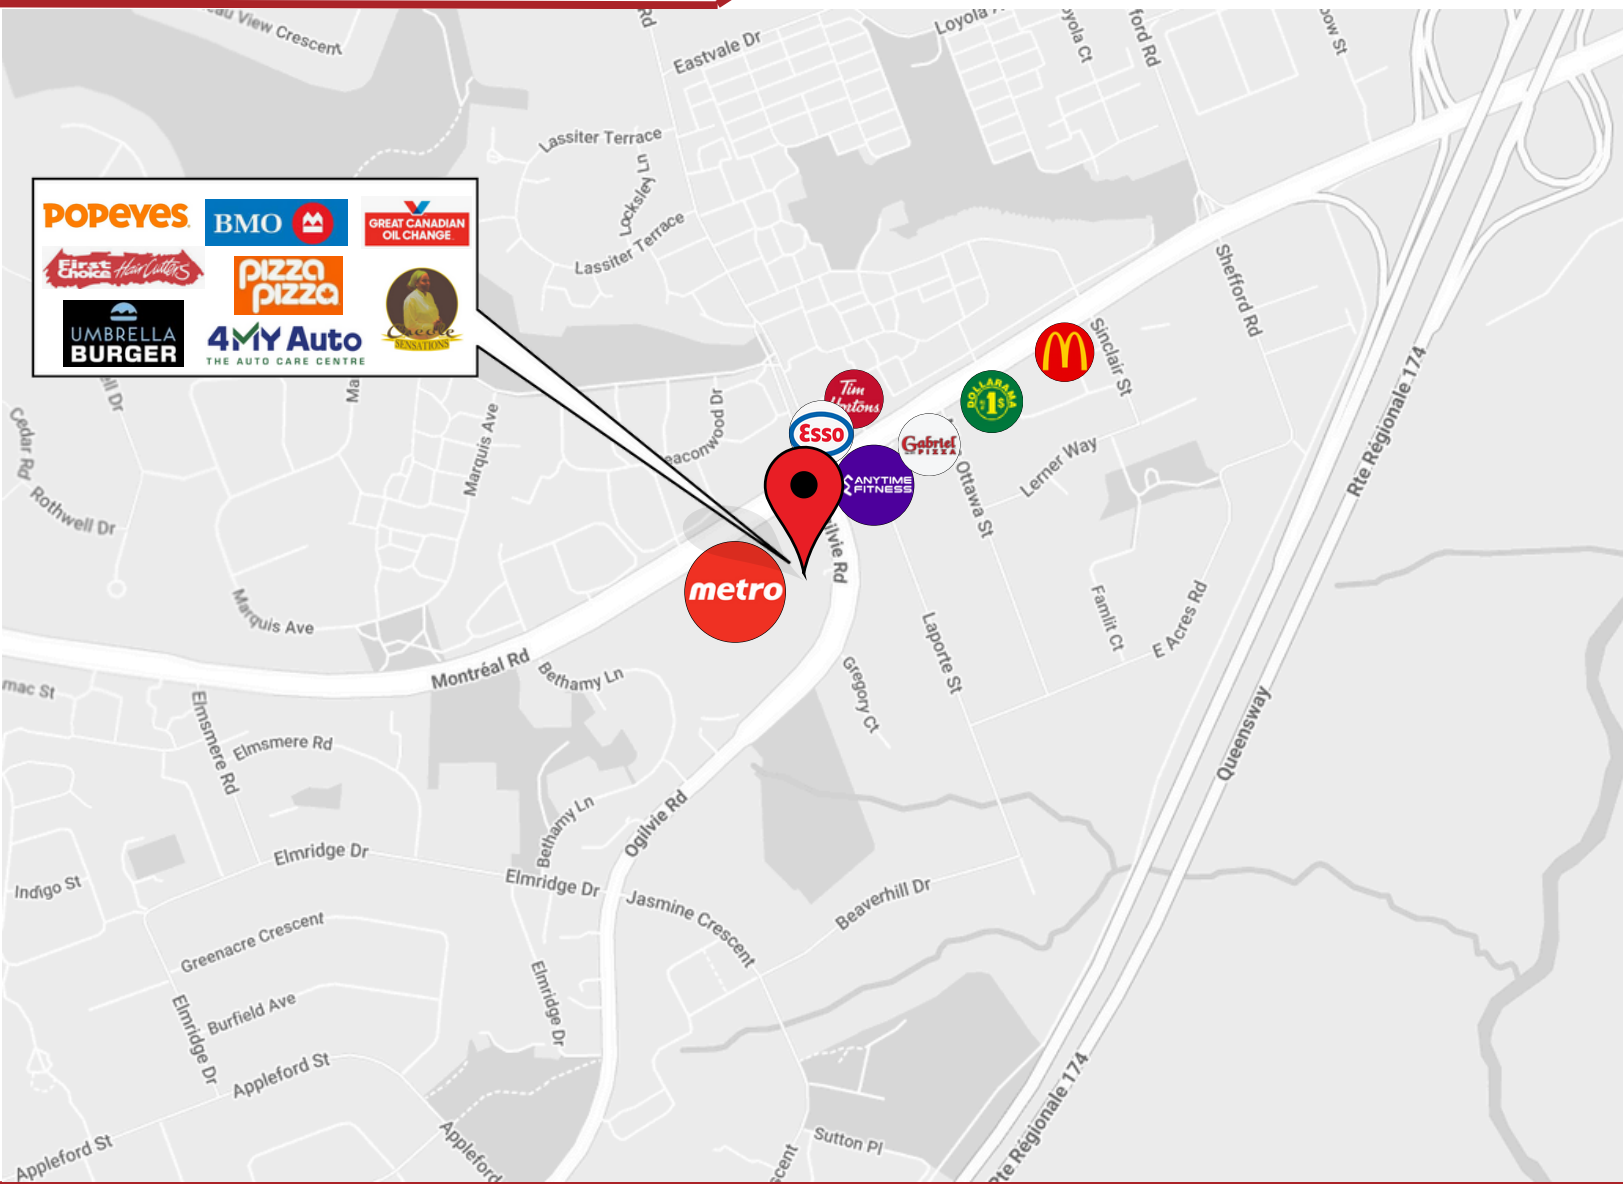

FOR LEASE

2181 Ogilvie Road
OTTAWA, ONTARIO

2181 Ogilvie Road
OTTAWA, ONTARIO

THE PROPERTIES GROUP MANAGEMENT LTD.
236 Metcalfe Street, Ottawa, ON K2P 1R3

(613) 369-5635 / leasing@prpgrp.com
www.thepropertiesgroup.ca

2181 Ogilvie Road
OTTAWA, ONTARIO

LOCATION

- Situated in Ottawa's east end near the intersection of Montreal Road and Ogilvie Road.
- A short drive from from Highway 174 via the Montreal Road exit.

Information contained herein has been obtained from sources that we deem to be reliable but is not warranted as such and does not form any part of any future contract. This offering may be altered or withdrawn at any time without notice.