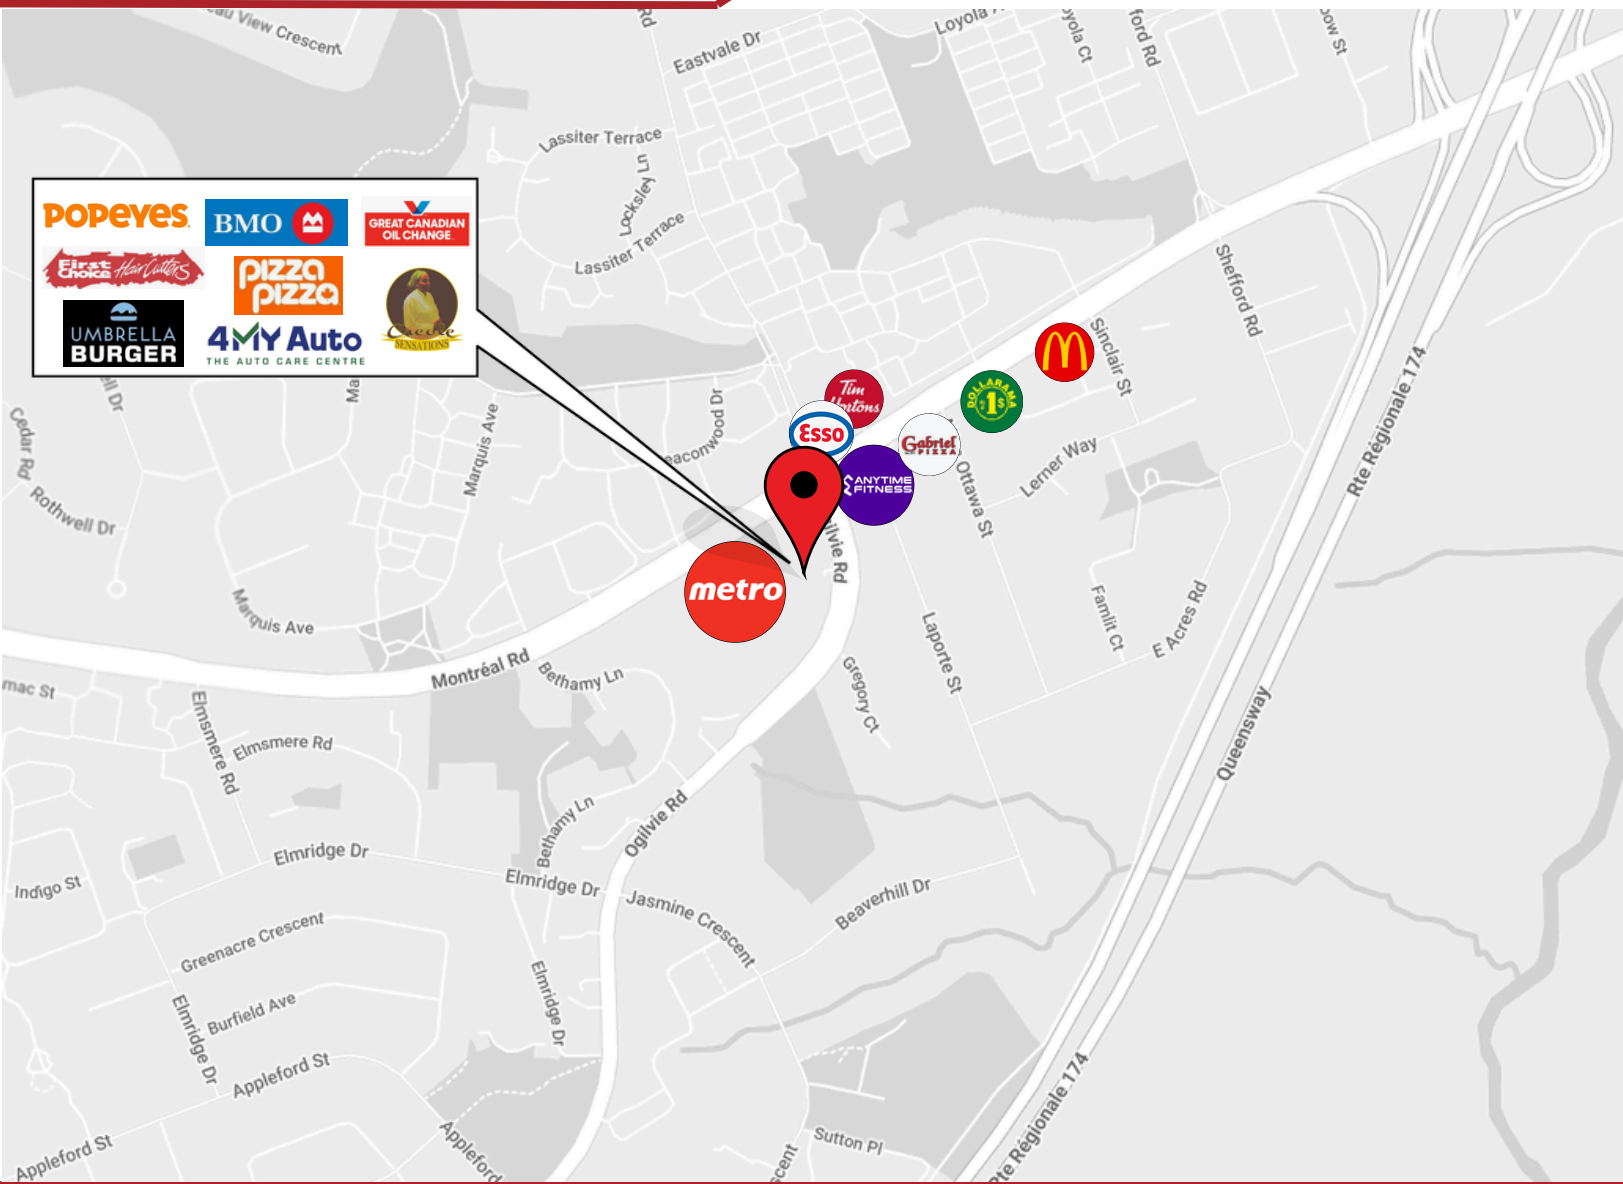

FOR LEASE

2181 Ogilvie Road
OTTAWA, ONTARIO

2181 Ogilvie Road
OTTAWA, ONTARIO

THE PROPERTIES GROUP MANAGEMENT LTD.
236 Metcalfe Street, Ottawa, ON K2P 1R3

(613) 369-5635 / leasing@prpgrp.com
www.thepropertiesgroup.ca

2181 Ogilvie Road
OTTAWA, ONTARIO

LOCATION

- Situated in Ottawa's east end near the intersection of Montreal Road and Ogilvie Road.
- A short drive from from Highway 174 via the Montreal Road exit.

Information contained herein has been obtained from sources that we deem to be reliable but is not warranted as such and does not form any part of any future contract. This offering may be altered or withdrawn at any time without notice.